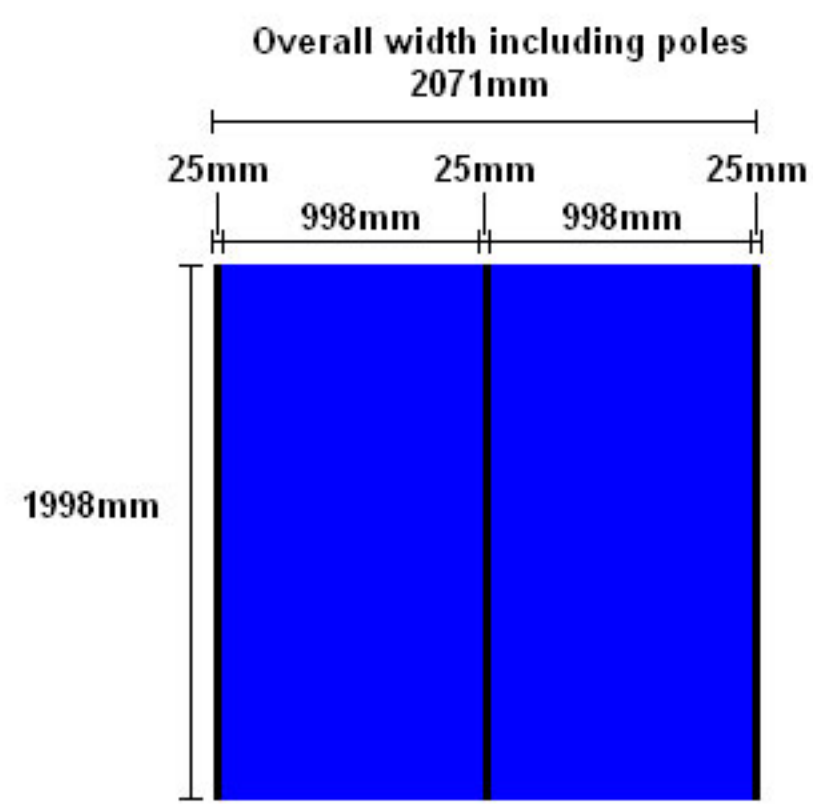

2m wide stand

3m wide stand

4m wide stand

5m wide stand

6m wide stand

EMERGENCY
If you are unable to reach the
person you are trying to contact,
please call the police at 911.
If you are unable to reach the
person you are trying to contact,
please call the police at 911.