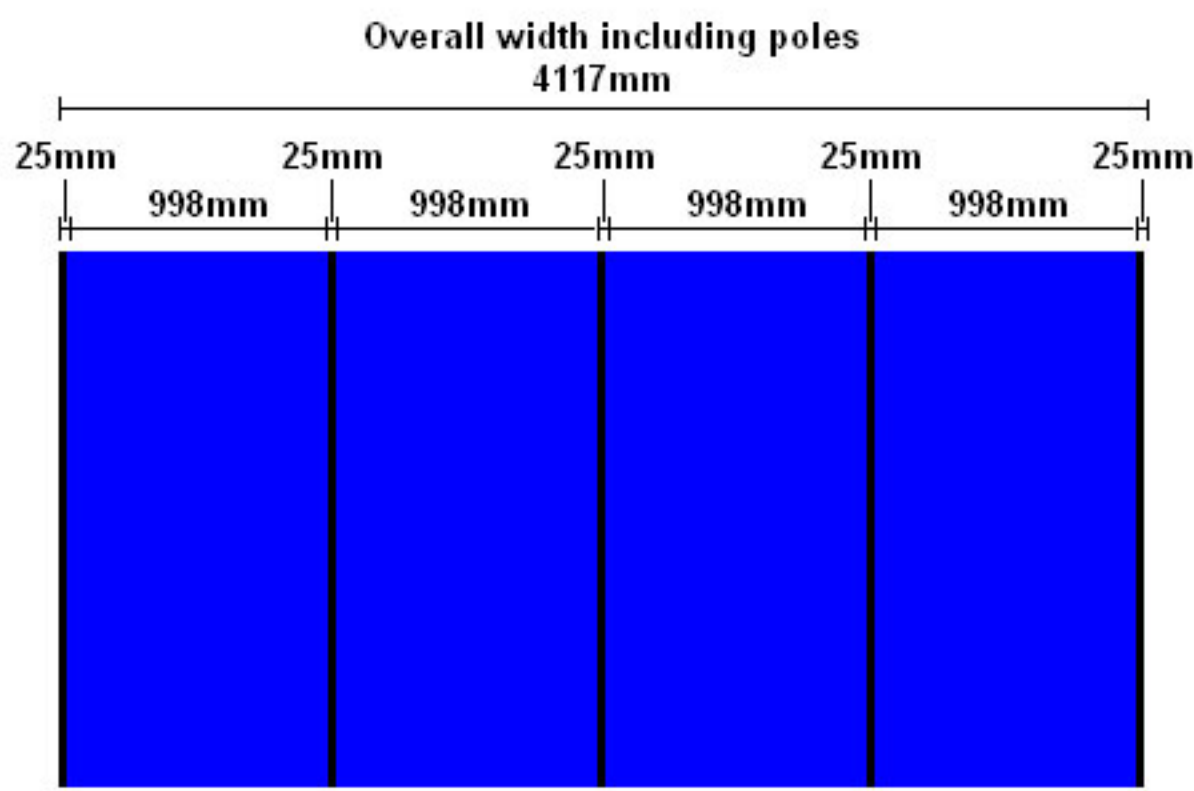

2m wide stand

3m wide stand

4m wide stand

5m wide stand

6m wide stand

EMERGENCY
If you are unable to reach the
person you are trying to contact,
please call the police at 911.
If you are unable to reach the
person you are trying to contact,
please call the police at 911.