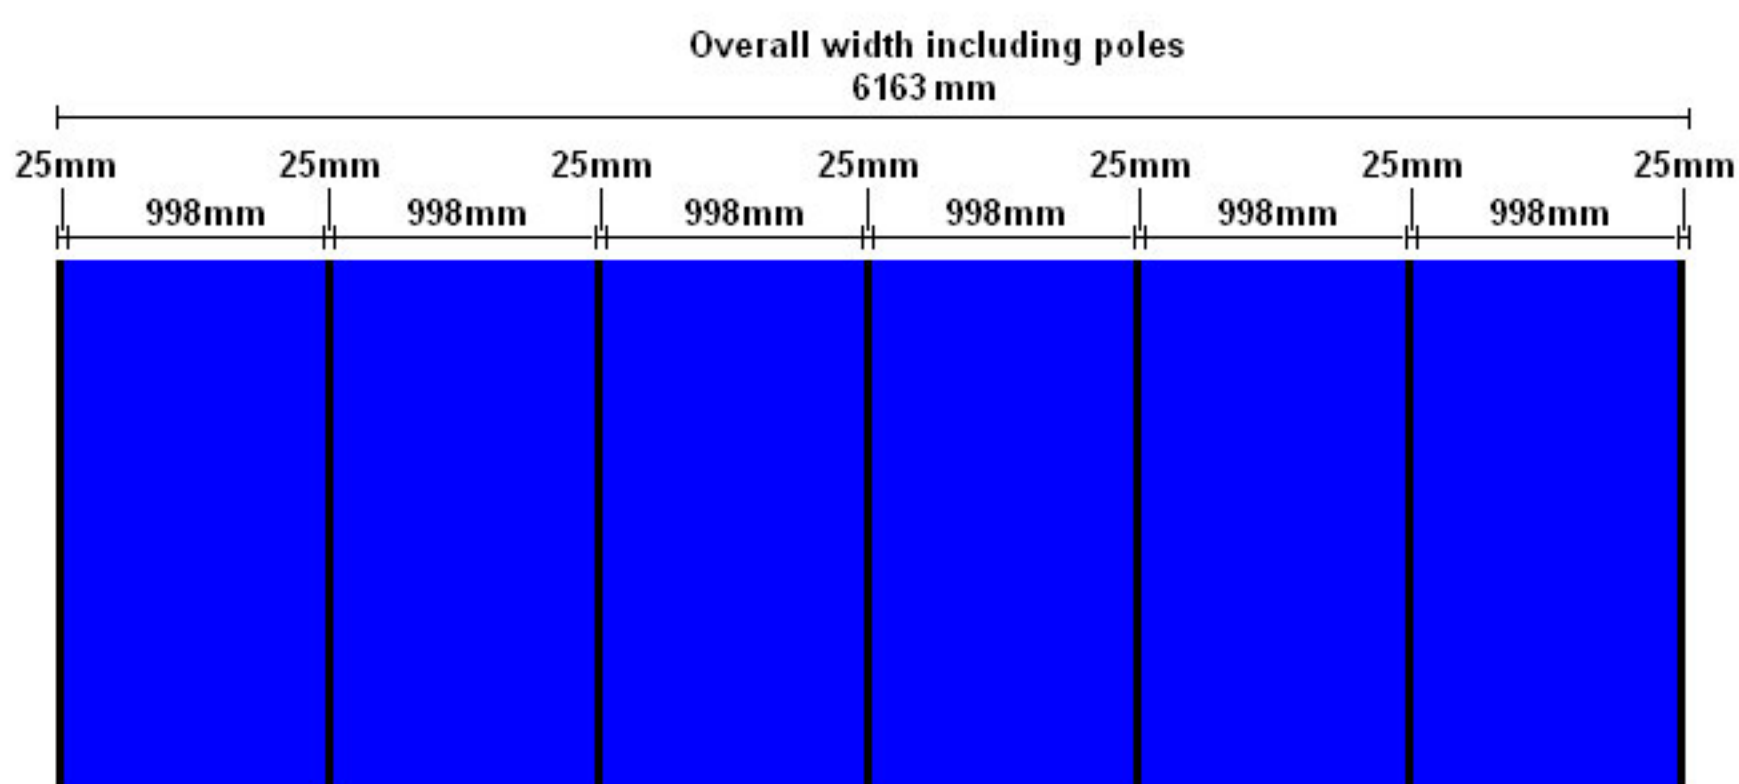

2m wide stand

3m wide stand

4m wide stand

5m wide stand

6m wide stand

EMERGENCY
If you are unable to reach the
person you are trying to contact,
please call the police at 911.
If you are unable to reach the
person you are trying to contact,
please call the police at 911.