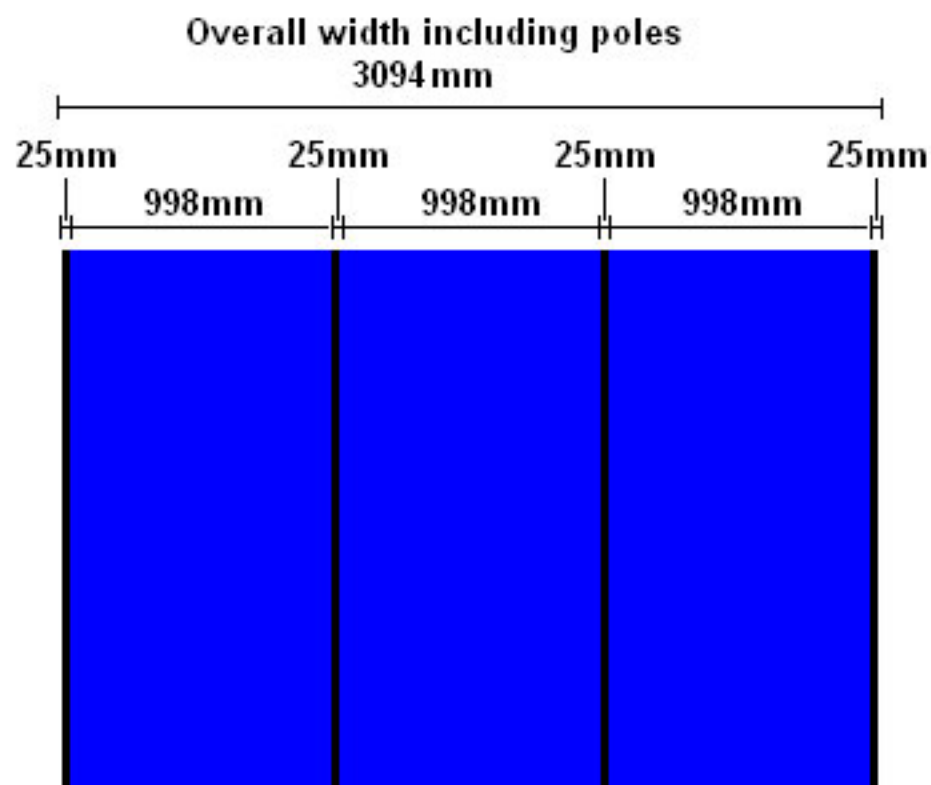

2m wide stand

3m wide stand

4m wide stand

5m wide stand

6m wide stand

EMERGENCY
If you are unable to reach the
person you are trying to contact,
please call the police at 911.
If you are unable to reach the
person you are trying to contact,
please call the police at 911.