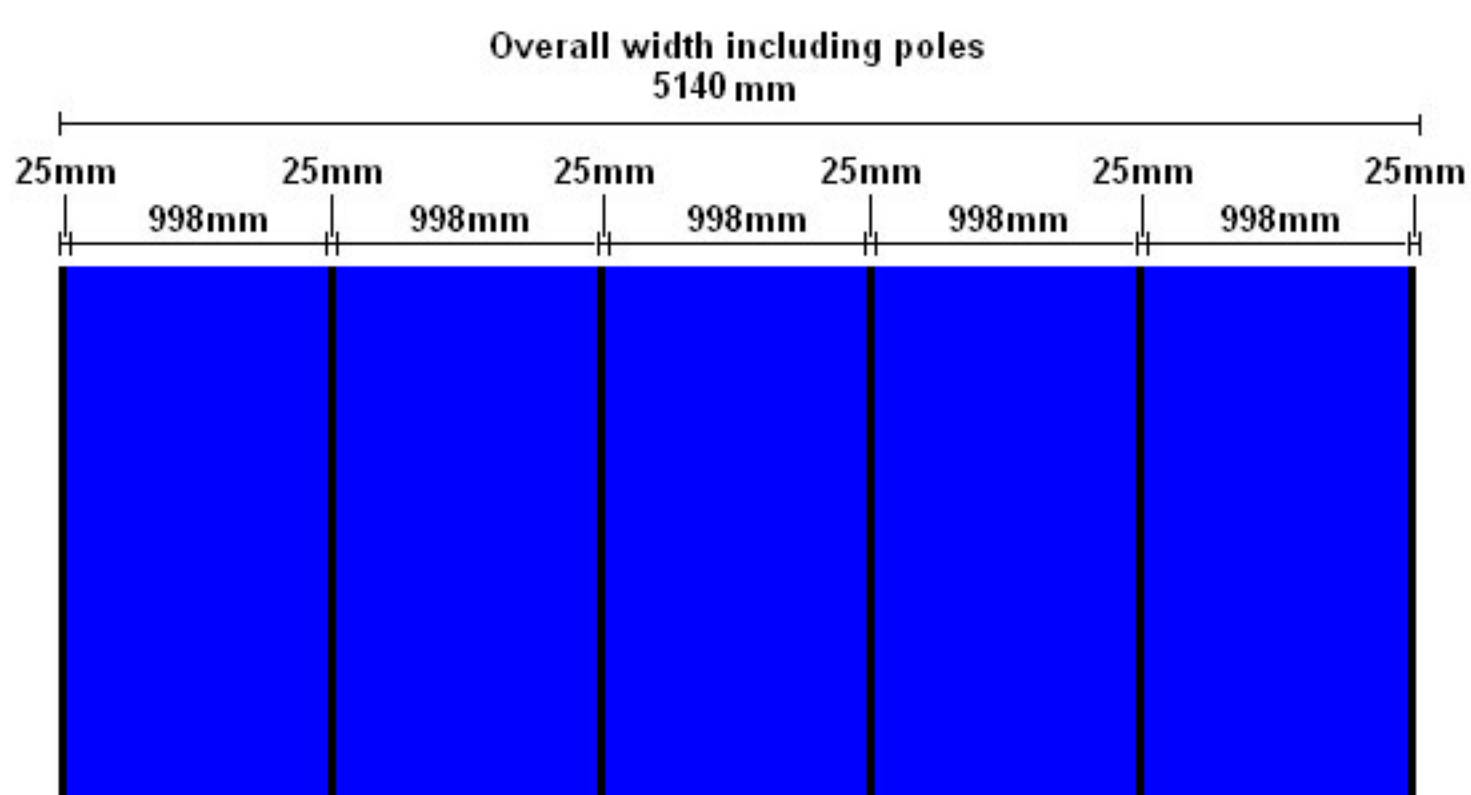

2m wide stand

3m wide stand

4m wide stand

5m wide stand

6m wide stand

EMERGENCY
If you are unable to reach the
person you are trying to contact,
please call the police at 911.
If you are unable to reach the
person you are trying to contact,
please call the police at 911.