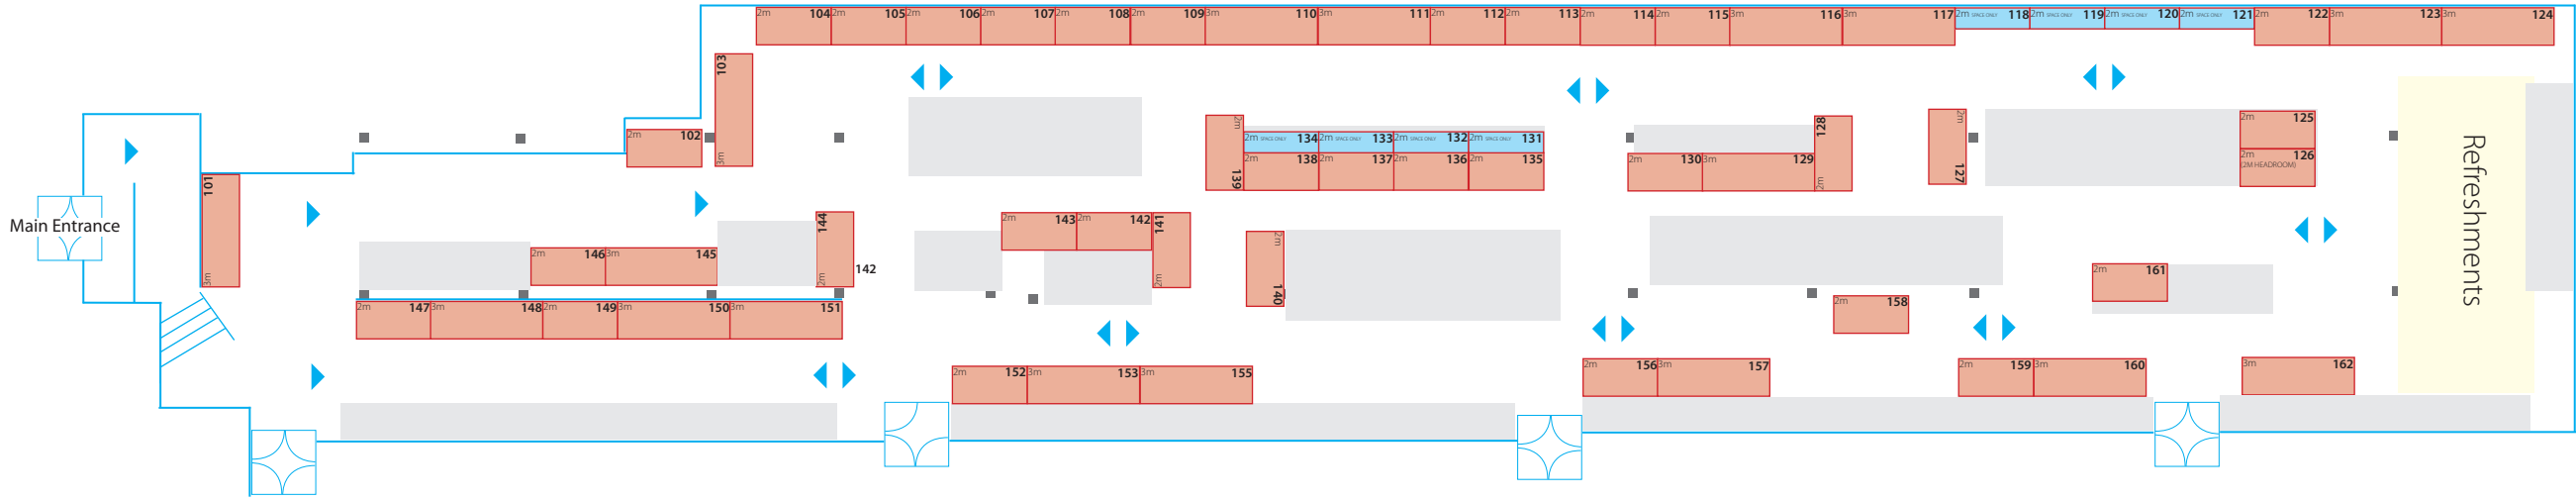

The Steam, Steel & Submarines Exhition Hall at The Historic Dockyard Chatham

Dockyard Exhibit

Space Only

Gold and Silver Stands

All stand spaces are one metre deep.