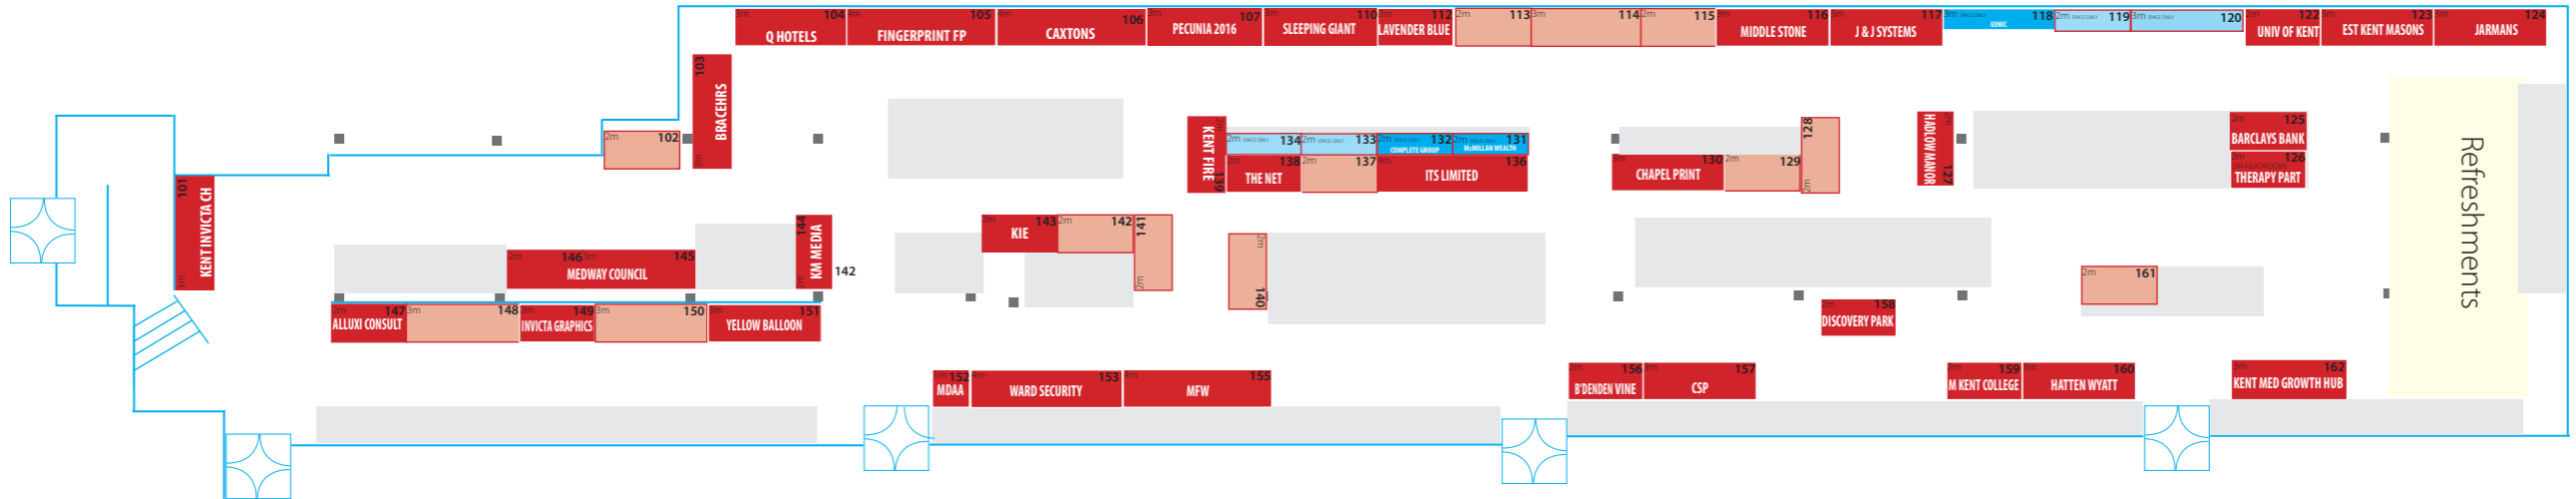

The Steam, Steel & Submarines Exhibition Hall at The Historic Dockyard Chatham

Dockyard Exhibit
 Space Only
 Gold and Silver Stands
 SOLD
 SOLD

All stand spaces are one metre deep.